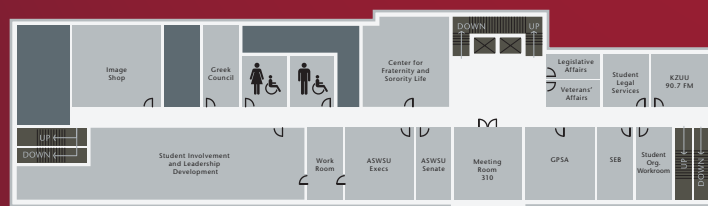

3 | THIRD FLOOR

Exterior door access on ground and first floors

Gender neutral restrooms on lower level, ground, first, and second floors