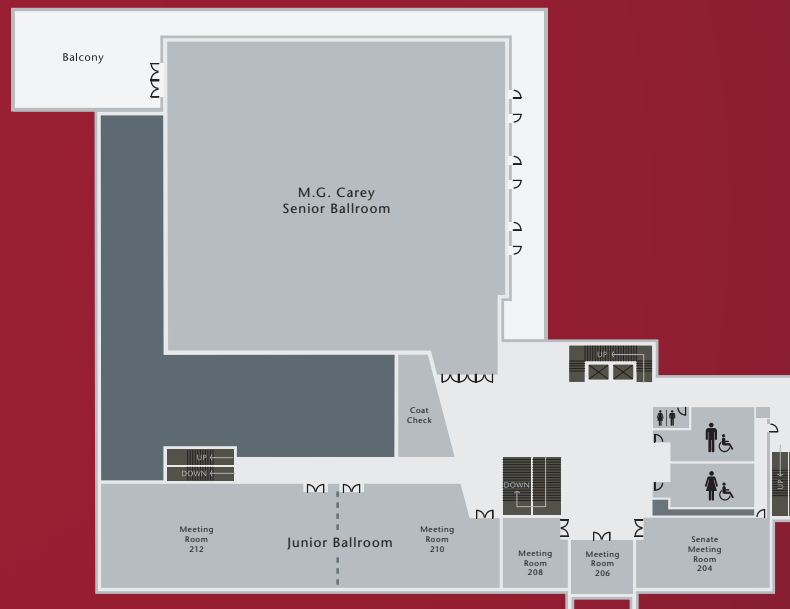

## A DEPARTURE FROM THE EXPECTED

With nine meeting rooms and four premier large-scale event spaces, the Compton Union can accommodate events or meetings of any size. For more information visit [cub.wsu.edu](http://cub.wsu.edu) or reserve space online at [scheduling.wsu.edu](http://scheduling.wsu.edu).

G | GROUND FLOOR

1 | FIRST FLOOR

2 | SECOND FLOOR

3 | THIRD FLOOR

 Exterior door access on ground and first floors

 Gender neutral restrooms on lower level, ground, first, and second floors

4 | FOURTH FLOOR