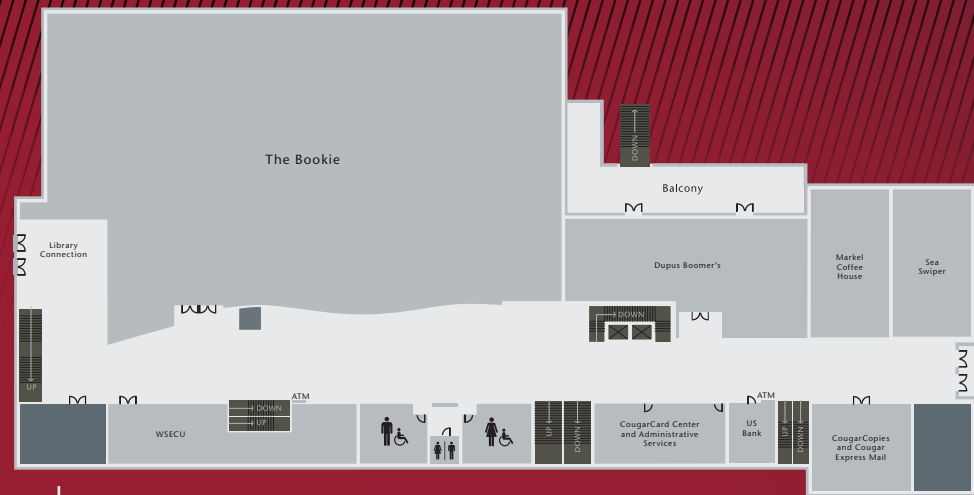

G | GROUND FLOOR