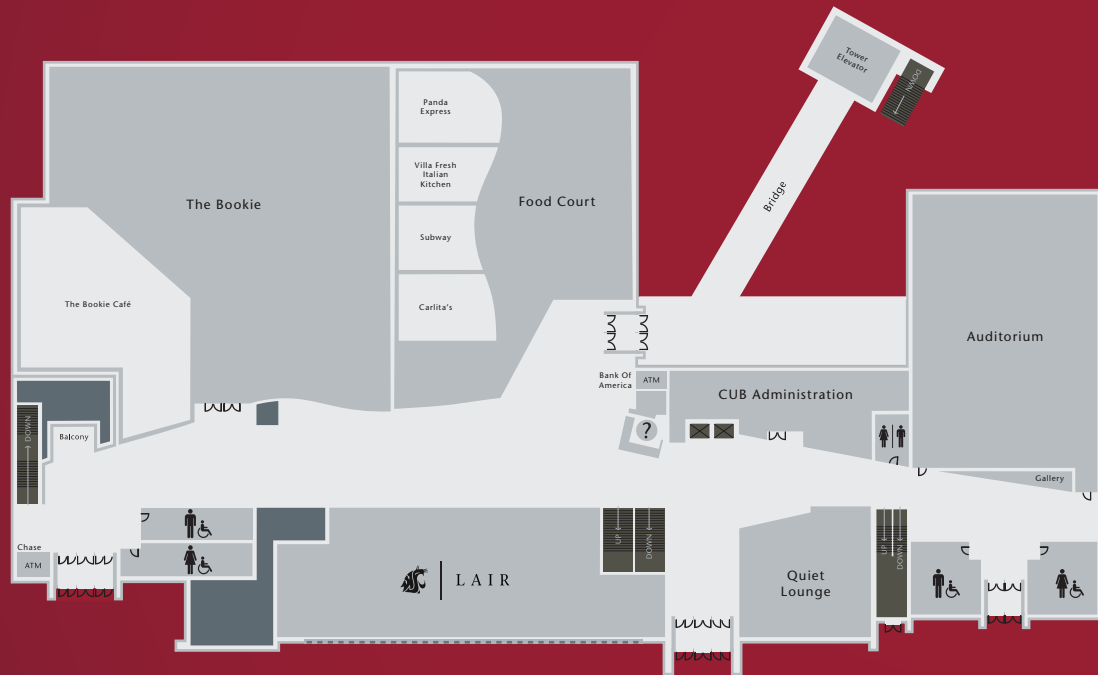

## A DEPARTURE FROM THE EXPECTED

With nine meeting rooms and four premier large-scale event spaces, the Compton Union can accommodate events or meetings of any size. For more information visit [cub.wsu.edu](http://cub.wsu.edu) or reserve space online at [scheduling.wsu.edu](http://scheduling.wsu.edu).

G | GROUND FLOOR

1 | FIRST FLOOR

2 | SECOND FLOOR

3 | THIRD FLOOR

 Exterior door access on ground and first floors

 Gender neutral restrooms on lower level, ground, first, and second floors

4 | FOURTH FLOOR