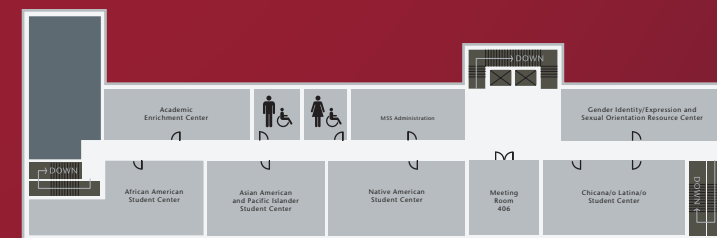

4 | FOURTH FLOOR

Stop by today and discover even more exceptional retail services including Cougar Copies, Cougar Express Mail, and the CougarCard Center located in your Compton Union.